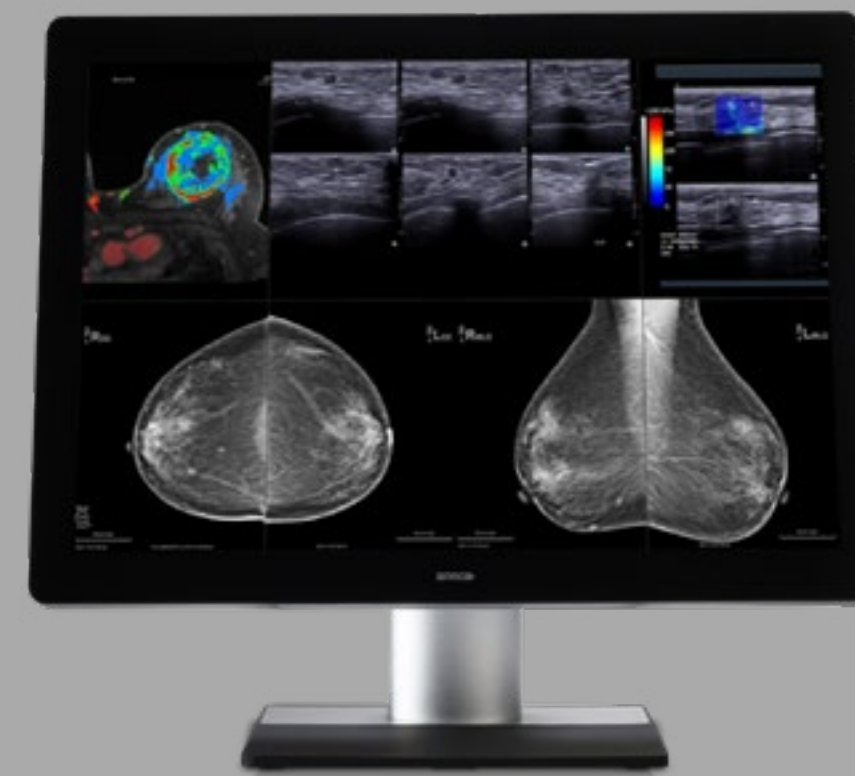

Dell's Precision workstations are the most powerful workstations in the world and are built to drive the most intensive applications, while powering Barco's world-class displays for ultimate viewing and color accuracy.

Dell Precision 7820 Tower Workstation
Barco Coronis Fusion 6MP diagnostic display for general PACS.

The power to grow.

Push your ideas beyond boundaries with the Precision 7820 Tower. Featuring a dual-socket architecture for maximum performance in a compact design, backed up with the latest Intel® Xeon® processors.

Ergotron Anthro radiology desk.

This sleek dual-surface radiology reading desk provides easy adjustability to keep you comfortable and productive all day long.

Barco Nio 3MP Diagnostic Displays

Nio Color 3MP is a 3 megapixel high-bright color display system with LED backlights, providing excellent image quality for confident diagnoses.

Barco Coronis Uniti 12MP Mammography & Tomography Display Meets Coronis Uniti®

The only display explicitly designed for both PACS and breast imaging.

Dell Wireless Premium Keyboard and Mouse Combo | KM717