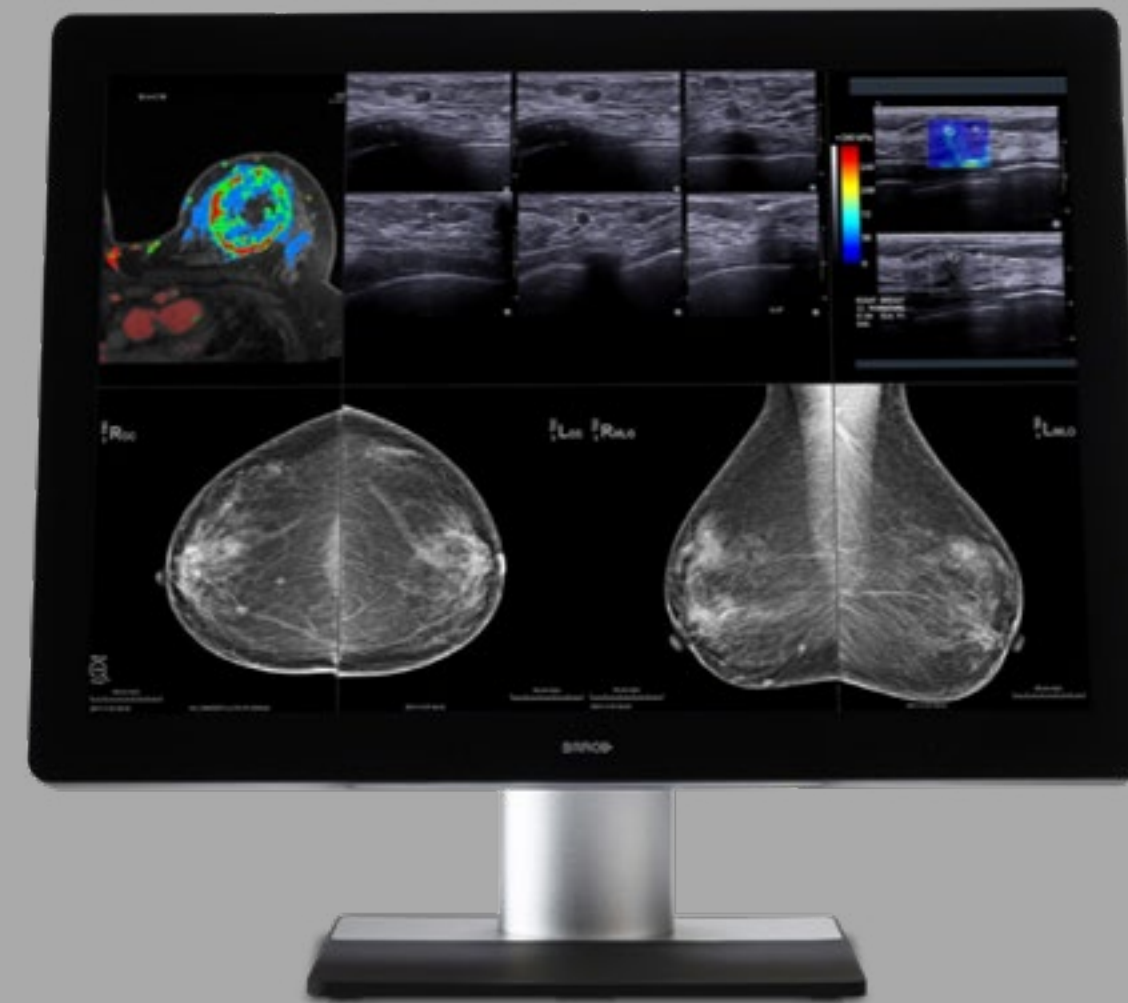

Built for your future.
Your Precision 5820 Tower grows with your ideas no matter where they take you, thanks to a new chassis that combines a versatile design with outstanding storage scalability, and performance with the latest Intel® Xeon® processors available.

Barco Coronis Uniti 12MP Mammography & Tomography Display Meets Coronis Uniti®
The only display explicitly designed for both PACS and breast imaging.