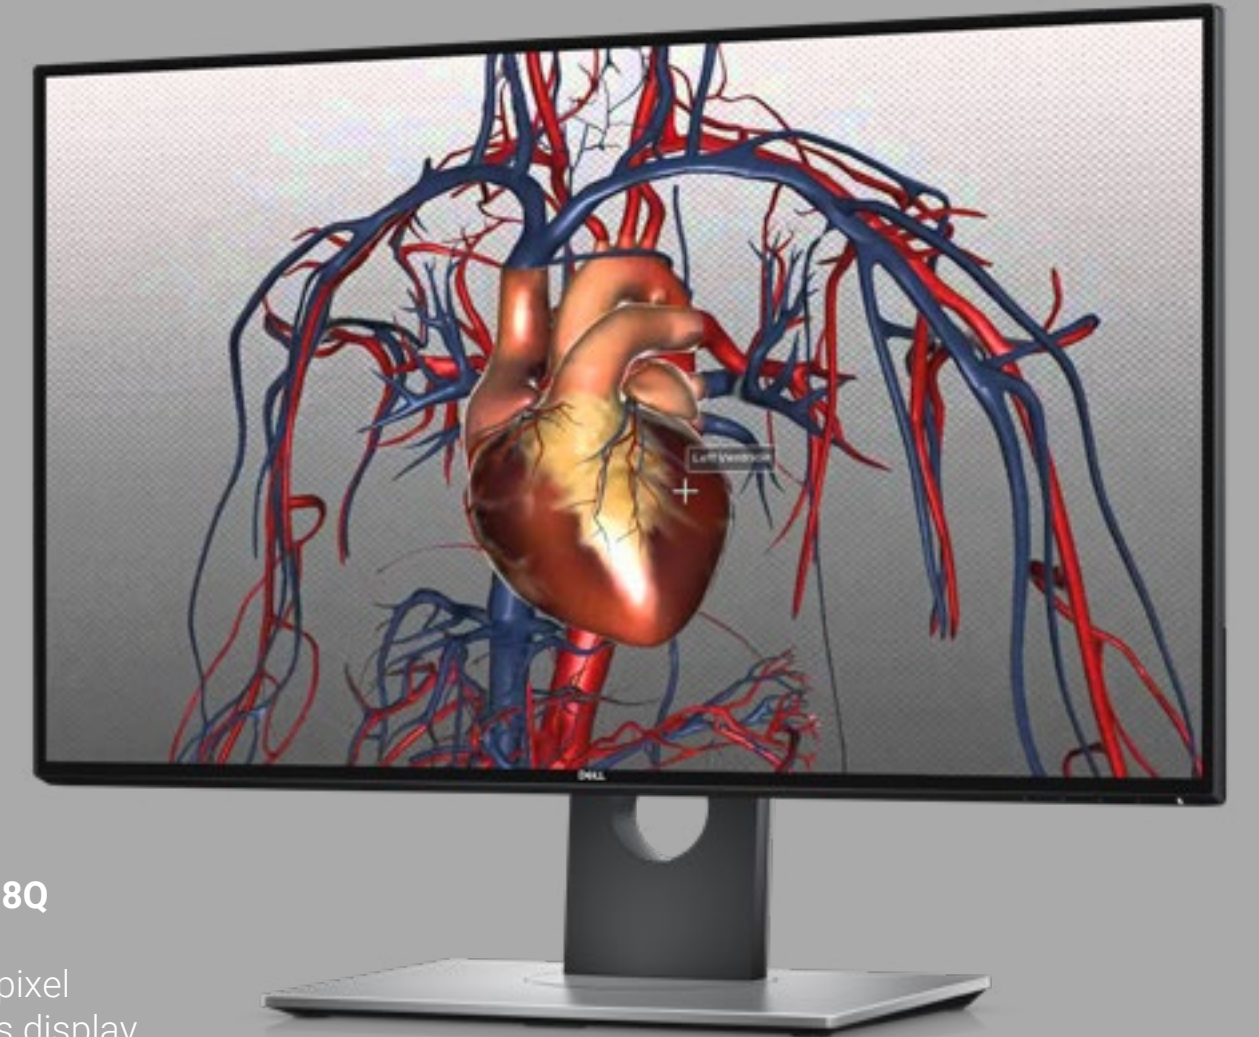

Overcome those challenges with Dell's solutions below:

Research/Academic

Data Science

3D Medical Labs

Precision 3640 Tower

The human body is a 3D structure, so it makes sense to be able to create 3D models in intricate detail that allows clinicians to dissect right through the body, without having to be in the lab. Dell's Precision workstations provide the capability for medical labs to load data into a 3D environment to see and interact with all of it simultaneously.

Small but mighty VR creation

Harness the power of workstation performance, VR content creation and reliability in an affordable, smaller, yet expandable tower design, featuring the latest Intel® Xeon® processors.

Ready for VR

Prepare yourself for impressive VR in the surprisingly affordable Precision 3640 Tower. Next generation AMD Radeon™ Pro and NVIDIA® Quadro® professional graphics with up to 225W of graphics support handles VR content creation with workstation-class performance you can count on.

Dell Wireless Premium Keyboard and Mouse Combo | KM717
Enjoy an elegant design that fits into virtually any workspace.

Dell UltraSharp 27 4K Monitor | U2718Q
The world's first 27" 4K monitor with InfinityEdge. See stunning colors and pixel perfect details on a virtually borderless display.