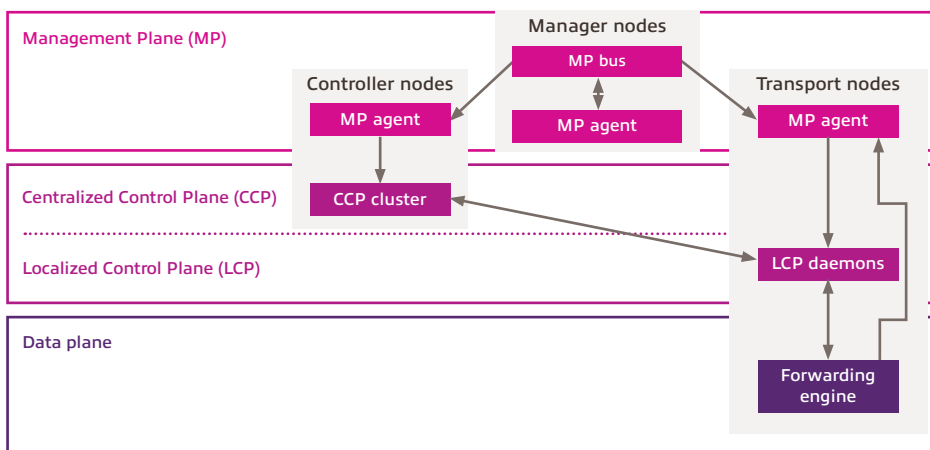

Why Insight

Professional Services for
20+ years

National delivery team

~1,500 projects per year

>1EB of data and
>2M workloads migrated since 2015

~$1.5B cost savings identified for clients

VMware Premier Partner with specializations in Management, Cloud, SDC, Infrastructure Virtualization, and Business Continuity

Getting started is easy.

Visit solutions.insight.com/contact-us to connect with our team.

©2022, Insight Direct USA, Inc. All rights reserved. All other trademarks are the property of their respective owners. MS-PSW-NXT-4.2.04.22

solutions.insight.com | insight.com